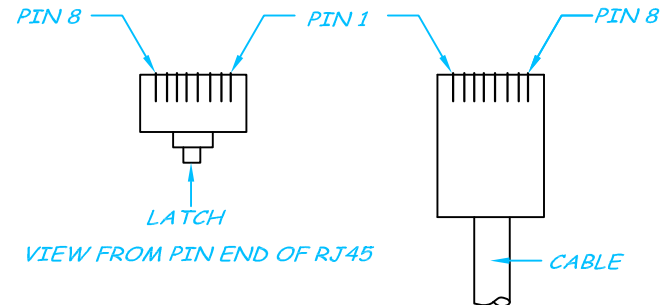

WIRING CONFIGURATION
568B
REVERSED/ROLL-OVER

P1	COLOR CODE	P2
1	WHITE/ORANGE	8
2	ORANGE/WHITE	7
3	WHITE/GREEN	6
4	BLUE/WHITE	5
5	WHITE/BLUE	4
6	GREEN/WHITE	3
7	WHITE/BROWN	2
8	BROWN/WHITE	1

WIRING CONFIGURATION
USOC

P1	COLOR CODE	P2
1	BROWN/WHITE	1
2	GREEN/WHITE	2
3	ORANGE/WHITE	3
4	BLUE/WHITE	4
5	WHITE/BLUE	5
6	WHITE/ORANGE	6
7	WHITE/GREEN	7
8	WHITE/BROWN	8

WIRING CONFIGURATION
568A

P1	COLOR CODE	P2
1	WHITE/GREEN	1
2	GREEN/WHITE	2
3	WHITE/ORANGE	3
4	BLUE/WHITE	4
5	WHITE/BLUE	5
6	ORANGE/WHITE	6
7	WHITE/BROWN	7
8	BROWN/WHITE	8

WIRING CONFIGURATION
568A
CROSS - OVER

P1	COLOR CODE	P2
1	WHITE/GREEN	3
2	GREEN/WHITE	6
3	WHITE/ORANGE	1
4	BLUE/WHITE	4
5	WHITE/BLUE	5
6	ORANGE/WHITE	2
7	WHITE/BROWN	7
8	BROWN/WHITE	8

WIRING CONFIGURATION
568A
REVERSED/ROLL-OVER

P1	COLOR CODE	P2
1	WHITE/GREEN	8
2	GREEN/WHITE	7
3	WHITE/ORANGE	6
4	BLUE/WHITE	5
5	WHITE/BLUE	4
6	ORANGE/WHITE	3
7	WHITE/BROWN	2
8	BROWN/WHITE	1

WIRING CONFIGURATION
10 BASE - T

P1	COLOR CODE	P2
1	BLUE/WHITE	1
2	WHITE/BLUE	2
3	ORANGE/WHITE	3
4		4
5		5
6	WHITE/ORANGE	6
7		7
8		8

WIRING CONFIGURATION
CAT 6 568B
CROSS - OVER

P1	COLOR CODE	P2
1	WHITE/ORANGE	3
2	ORANGE/WHITE	6
3	WHITE/GREEN	1
4	BLUE/WHITE	7
5	WHITE/BLUE	8
6	GREEN/WHITE	2
7	WHITE/BROWN	4
8	BROWN/WHITE	5

WIRING CONFIGURATION
CAT 6 568A
CROSS - OVER

P1	COLOR CODE	P2
1	WHITE/GREEN	3
2	GREEN/WHITE	6
3	WHITE/ORANGE	1
4	BLUE/WHITE	7
5	WHITE/BLUE	8
6	ORANGE/WHITE	2
7	WHITE/BROWN	4
8	BROWN/WHITE	5

2445 Cades Way
Vista, CA 92081-7831
www.centerprises.com

THIS DRAWING IS THE PROPERTY OF C ENTERPRISES
AND MAY NOT BE COPIED WITHOUT PERMISSION

DRAWN J. Cooper

DATE 06/23/2011

SCALE N.T.S.

SHEET 1 OF 1

CUSTOMER

TITLE
Copper Patch Cord Configurations

PART No
RJ45-Wiring-Configuration

DWG No
RJ45-Wiring-Configuration