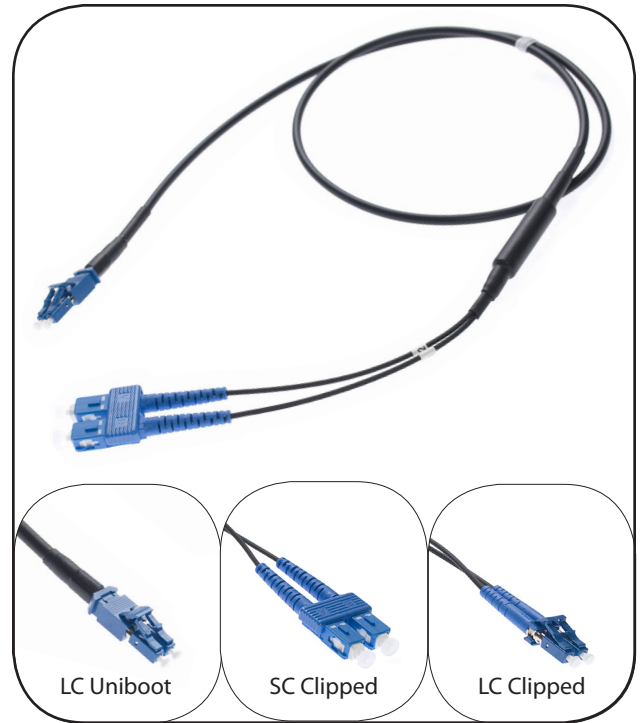

#### Connector:

- RoHS/REACH Compliant
- ANSI/TIA 568
- TIA 604
- Telcordia GR-326

### Durability

Cable outer jacket UV resistant.

Water blocking aramid yarn strength members.

Connectors exceed industry standards for mechanical performance, optical performance and reliability.