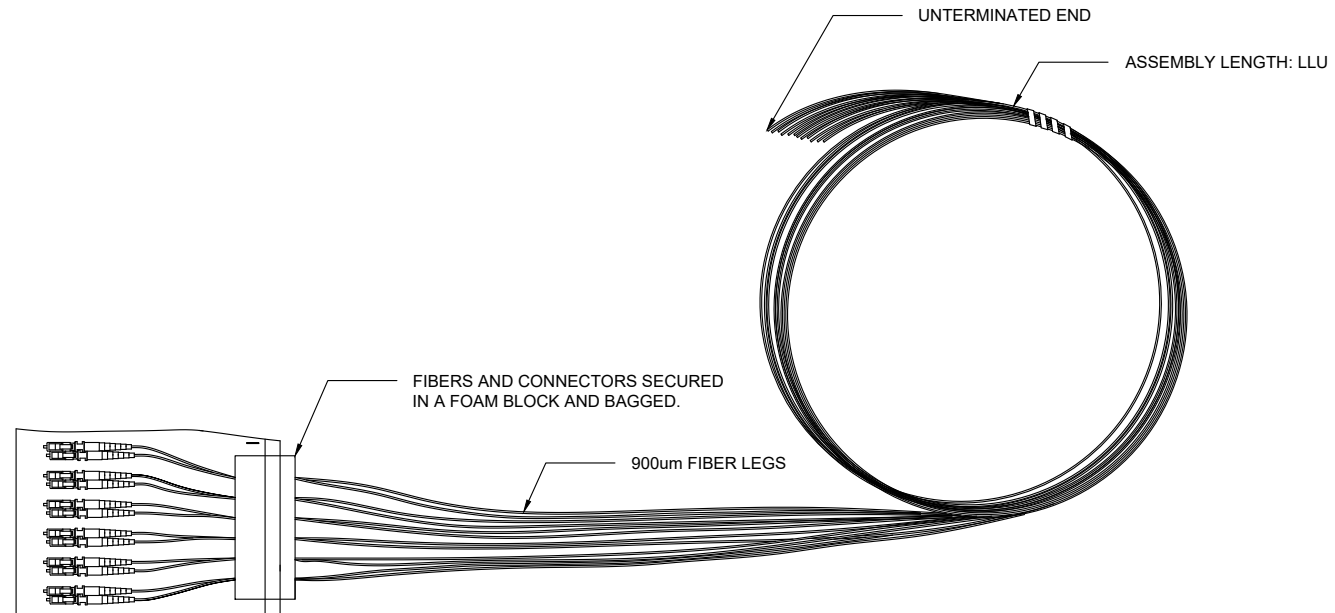

NOTES: UNLESS OTHERWISE SPECIFIED

1. MATERIALS AND COMPONENTS ARE RoHS/REACH COMPLIANT.
2. ASSEMBLY MEET THE REQUIREMENTS OF ANSI/TIA 568-C.3.
3. 100% TESTED FOR OPTICAL PERFORMANCE, END FACE CRITERIA AND CLEANLINESS.
4. CABLE ASSEMBLIES ARE MANUFACTURED TO C ENTERPRISES STANDARDS.
5. STANDARDS AND SPECIFICATIONS AVAILABLE UPON REQUEST.
6. INDIVIDUALLY BAGGED.
7. LLU: LENGTH AND UNIT OF MEASURE.

REV	ECR	DESCRIPTION	BY	DATE	CHECKED
A	-	INITIAL RELEASE	K.T.	06/14/2017	A.J.

FIBER LEG COLOR	
1	BLUE
2	ORANGE
3	GREEN
4	BROWN
5	GREY
6	WHITE
7	RED
8	BLACK
9	YELLOW
10	PURPLE
11	ROSE
12	AQUA

BILL OF MATERIALS			
ITEM	QUANTITY	COMPONENT	
2	AR	FIBER OM3 TB DIST CABLE: PERFORMA	
1	12	LC-NO CLIP PC POLISH; GRAY HOUSING, BLACK BOOT: PERFORMA	

LC PC POLISH CORNING CONNECTOR			
FIBER TYPE:	MULTIMODE		
CONNECTION DURABILITY:	500 MATINGS		
OPERATING ENVIRONMENT:	-40°C to +75°C		
TEST LIMITS AT 1300 nm			
MAX. I.L.	TYP. I.L.	MIN. R.L.	TYP. R.L.
≤0.75dB	0.20dB	N/A	N/A

DESCRIPTION: LC-UNCLIPPED PC x12-FIBER PIGTAIL SET, OM3 TIGHT BUFFERED DIST CABLE, 900 um, PERFORMA, INDIVIDUAL BAG			
DRAWN BY:	K. THOMAS	06/14/2017	 C ENTERPRISES 2445 CADES WAY VISTA CA 92081 760-599-5111
APVD BY:	A. JENSEN	06/14/2017	
DIMENSIONS: METRIC [IMPERIAL]			TITLE: OM3 12 FIBER LC PIGTAIL PERF
PROPRIETARY AND CONFIDENTIAL THIS DOCUMENT CONTAINS PROPRIETARY INFORMATION OF C ENTERPRISES. NOT TO BE USED, COPIED, OR DISCLOSED WITHOUT WRITTEN PERMISSION. ALL RIGHTS RESERVED.			SIZE: A DWG. NO.: JBPB12LBXXXXXPI SCALE: NOT TO SCALE
			REV: A SHEET 1 OF 1